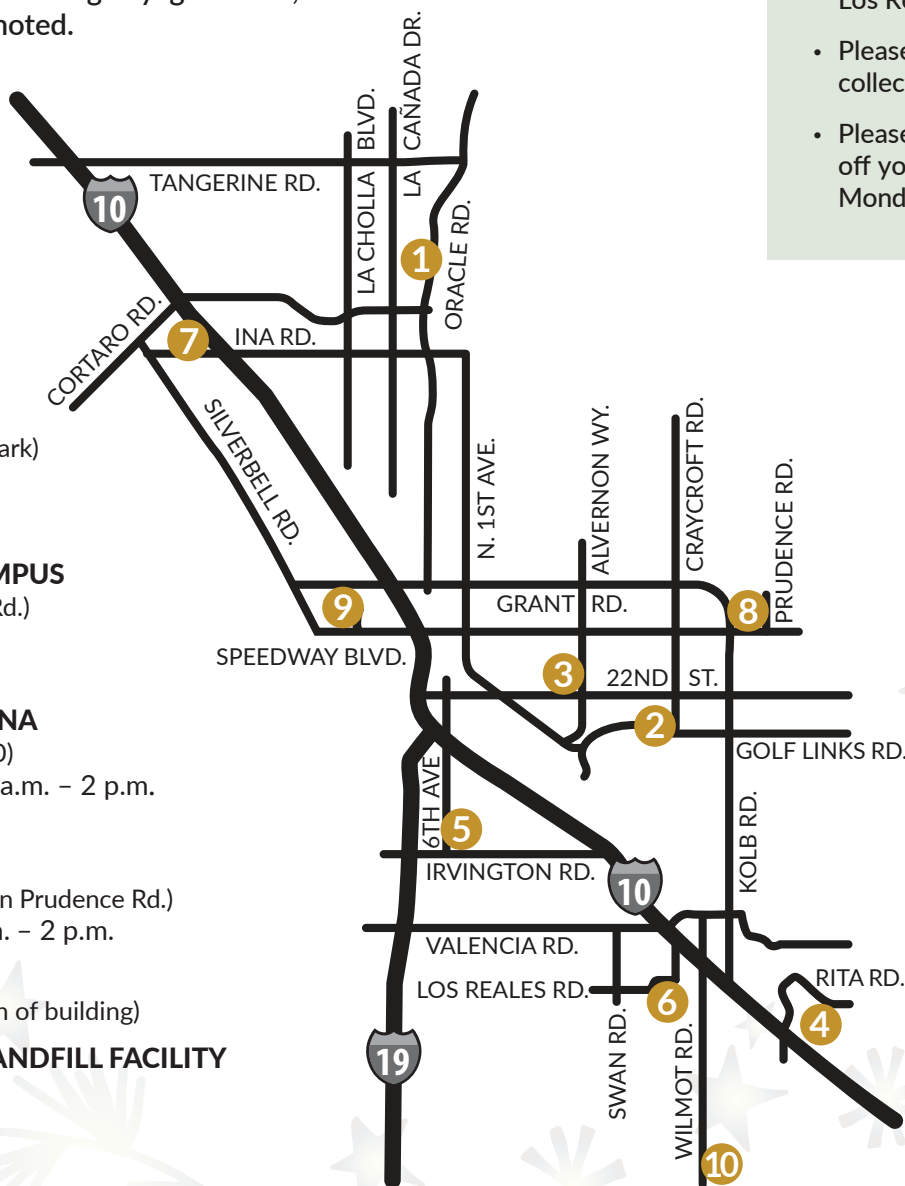

'Tis the Season to TreeCycle

**Dec. 26th, 2024 through
Jan. 20th, 2025**

Just **remove everything** from the tree, including the stand, lights, ornaments, wire and tinsel. Then, drop it off at one of the **10 TreeCycle sites** located throughout Tucson, Oro Valley and Marana. It's that easy. Your tree will be mulched and used for composting.

The following TreeCycle sites are open during daylight hours, seven days a week, unless otherwise noted.

- 1 ORO VALLEY TREECYCLE**
9451 N. Egleston Dr.
(enter from Linda Vista Dr.)
- 2 TODD M. HARRIS SPORTS COMPLEX**
2400 S. Craycroft Rd.
- 3 RANDOLPH GOLF COURSE**
600 S. Alvernon Way
- 4 PURPLE HEART PARK**
9820 E. Rees Loop (tree drop at dog park)
- 5 TUCSON RODEO GROUNDS**
4823 S. 6th Ave. (enter on 3rd Ave.)
- 6 LOS REALES SUSTAINABILITY CAMPUS**
5300 E. Los Reales Rd. (at Craycroft Rd.)
Mon - Sat, 6 a.m. - 5 p.m.
- 7 TANK'S INA LAND RECLAMATION FACILITY - MARANA**
5300 W. Ina Rd. (1/4 mile west of I-10)
Mon - Fri, 7 a.m. - 3:30 p.m.; Sat, 7 a.m. - 2 p.m.
- 8 TANK'S SPEEDWAY RECYCLING & LANDFILL FACILITY**
7301 E. Speedway Blvd. (turn north on Prudence Rd.)
Mon - Fri, 7 a.m. - 4 p.m.; Sat, 7 a.m. - 2 p.m.
- 9 JOAQUIN MURRIETA PARK**
1375 N. El Rio Dr. (in parking lot north of building)
- 10 TANK'S WILMOT RECYCLING & LANDFILL FACILITY**
11505 S. Wilmot Rd.
Mon - Fri, 6 a.m. - 3:00 p.m.

Important! Please Take Note

- The City of Tucson will **NOT** collect Christmas trees from curbs and alleys.
- TreeCycle sites **CANNOT** accept other green waste.
- Commercial tree lot overages are **NOT** accepted at TreeCycle sites, except for Los Reales Landfill, at posted landfill rate.
- Please do **NOT** leave trees outside the collection time or area due to fire hazard.
- Please remember the **LAST** day to drop off your Christmas tree is MLK Day, Monday, January 20, 2025.